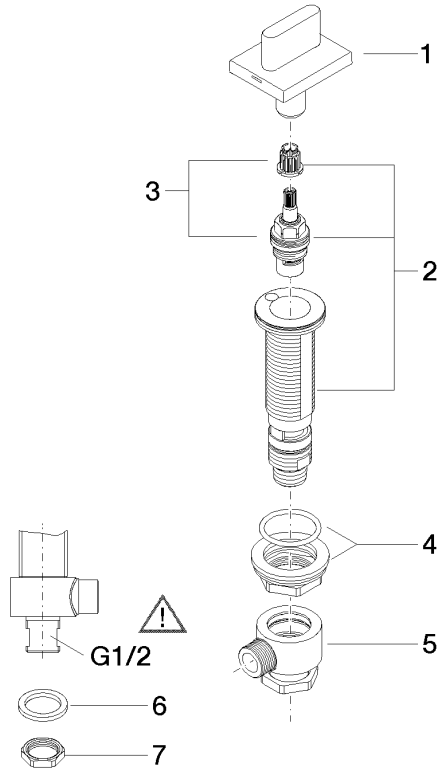

20 004 705

- hole diameter 32 mm
- rosette 60 x 47 mm
- with cold marking

	Dark Chrome	20 004 705-19
	Chrome	20 004 705-00
	Brushed Platinum	20 004 705-06
	Brushed Champagne (22kt Gold)	20 004 705-46
	Champagne (22kt Gold)	20 004 705-47
	Brushed Dark Platinum	20 004 705-99

20 004 705

mm [inches]

Flow rate chart

Certificates

IAPMO_N-4976.

LGA_28687.

IAPMO_6397.

WRAS_240202020.

20 004 705

Parts for other finishes can be found here: [Chrome](#)

Spare parts list

No.	Item Number	Name	Quantity used	Delivery time
1	90 20 70 051 06-19	handle (cold)	1	20
2	04 17 11 058 53 90	side panel	1	2
3	90 90 03 153 00 90	top	1	2
4	04 23 10 032 78 90	fixing set	1	2
5	04 17 11 023 10 90	distributor	1	2
6	90 23 30 040 00-19	threaded connector	1	-
Spare part can no longer be ordered, please order the replacement item				
7	09 30 11 059 90	disc	1	2
8	09 23 10 012 90	nut	1	2